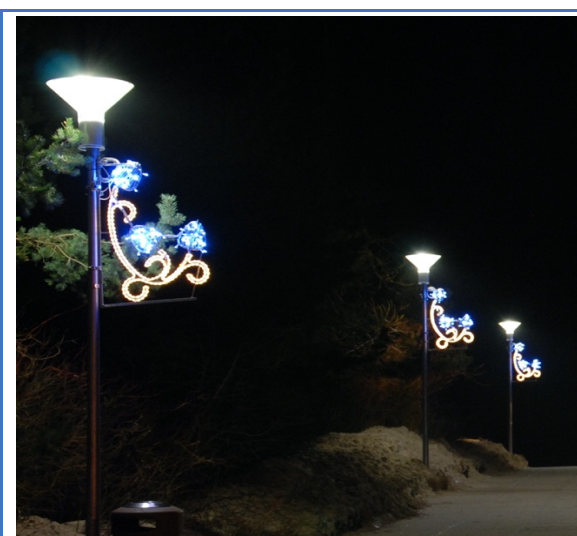

Extra info

Frame producer - Blachere (France), lights - Adam IP44

Last units, production of additional decorations is not possible

**Legerete****PL073**

Dimensions, cm	LED color	Qty	Price / pc	Variations	Special price / pc
130x85	warm white ropelight (waves), cold white decolight (buds)	2	295 €	Used frame, USED lights	44 €
	any ropelight (waves), any ropelight (buds)			Used frame, NEW lights	103 €