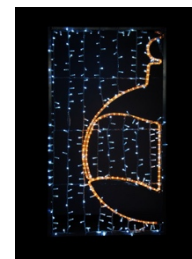

Extra info

Frame producer - Blachere (France)

Lights (NEW) - Adam IP44

Last units, production of additional decorations is not possible